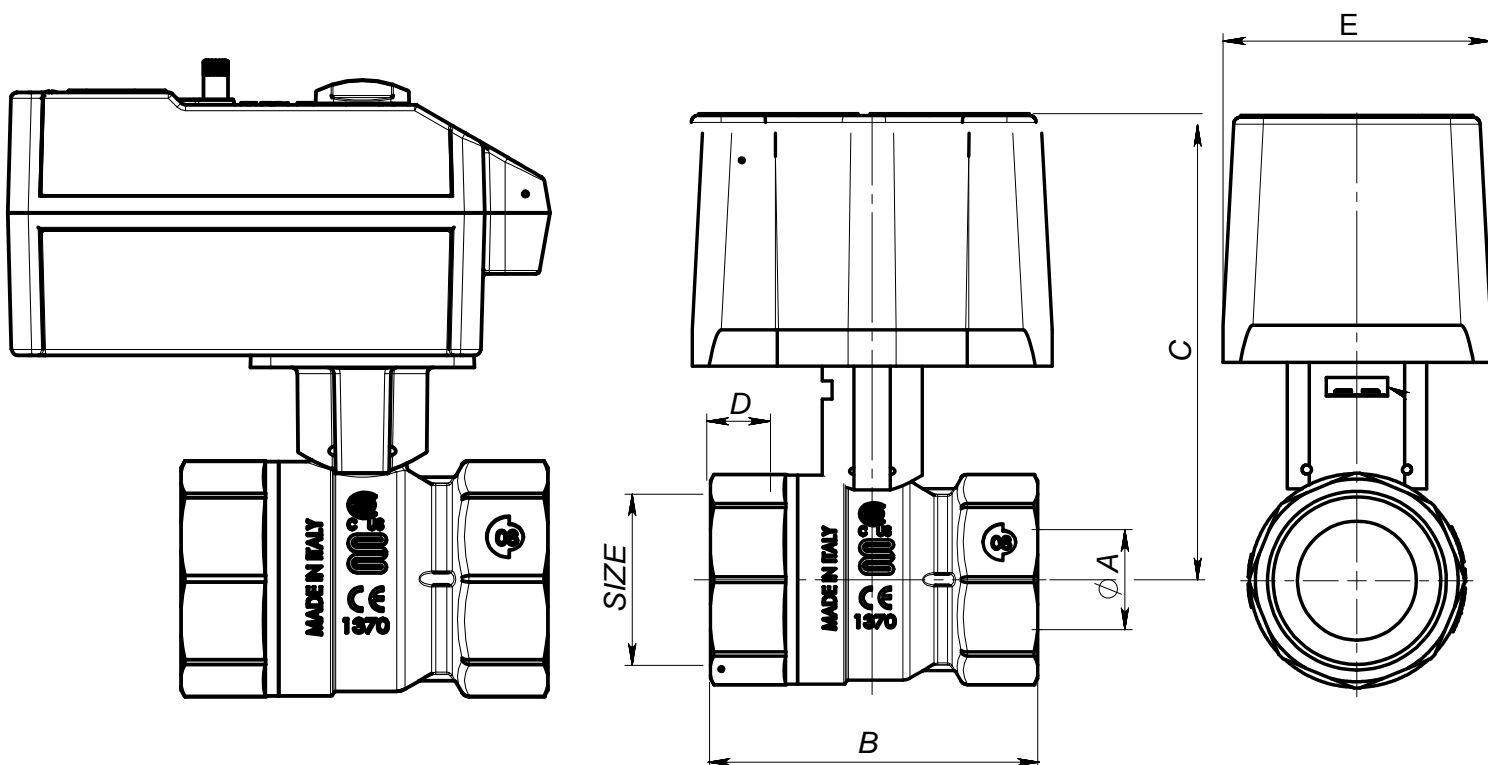

# MOTORIZED 2 WAY BALL VALVE WITH QUICK CONNECTION

**FEMALE BSP  
NICKEL PLATED BRASS  
COMPLETE WITH  
2-POINT  
230V OR 24V AC  
ELECTRIC ACTUATOR  
AND SWITCH  
WITH 100 % TIGHT SHUT OFF**

Size	A Dia	B mm	C mm	D mm	E mm
1/2"	15	50	113	7.2	48
3/4"	20	58.5	116	11	48
1"	25	71	121	12.5	72.5
1 1/4"	32	82	126	13.5	72.5
1 1/2"	32	90	126.5	15.5	72.5
2"	40	105	132.5	17.5	72.5

Size	DN	KVs
1/2	15	17
3/4	20	41
1	25	70
1 1/4	32	121
1 1/2	40	121
2	50	200

**MAX PRESSURE = 10 BAR**  
**ACTUATOR RATING = IP 54**  
**MAX TEMPERATURE = -20 - +130**  
**SPEED = 60S**  
**TORQUE = 10NM**  
**PRODUCT CODE**  
**ESS-2291N-230V**  
**ESS-2296N-24V**